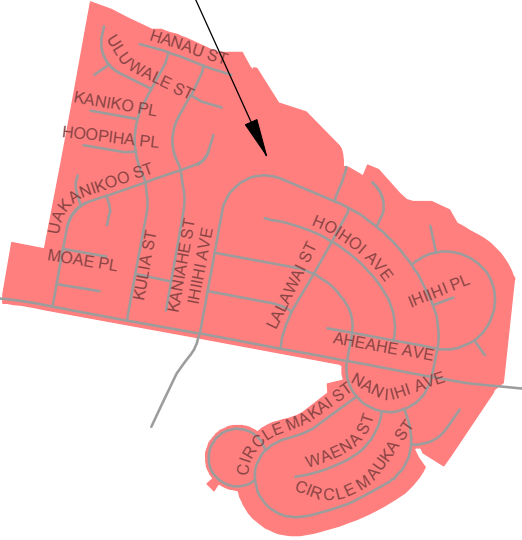

Wahiawa

Sat: Refuse Collection
Wed: Blue/Green Cart

Sat: Refuse Collection
Wed: Blue/Green Cart

Sat: Refuse Collection
Wed: Blue/Green Cart

Thur: Refuse Collection
Mon: Blue/Green Cart

Leilehua High School

Kunia

Thur: Refuse Collection
Mon: Blue/Green Cart

Fri: Refuse Collection
Tue: Blue/Green Cart