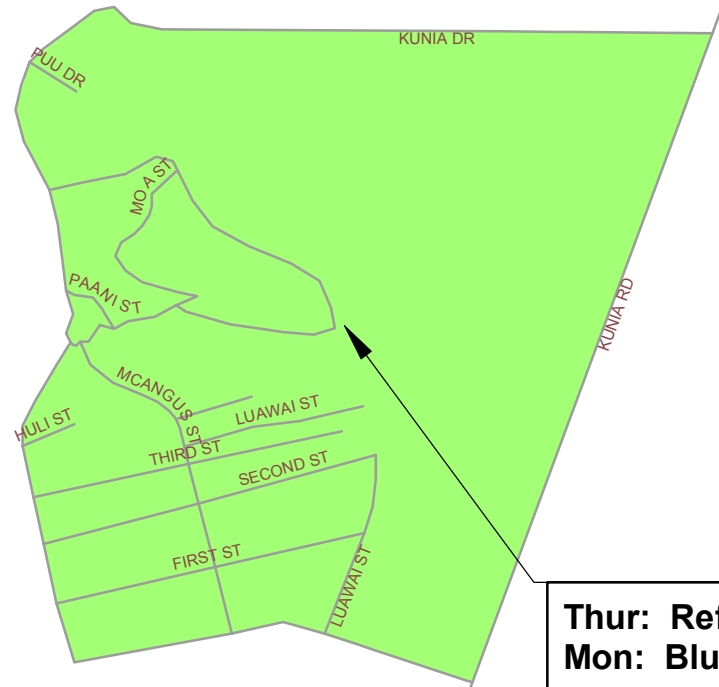

Wahiawa

Sat: Refuse Collection
Wed: Blue/Green Cart

Sat: Refuse Collection
Wed: Blue/Green Cart

Sat: Refuse Collection
Wed: Blue/Green Cart

Thur: Refuse Collection
Mon: Blue/Green Cart

Leilehua High School

Kunia

Thur: Refuse Collection
Mon: Blue/Green Cart

Fri: Refuse Collection
Tue: Blue/Green Cart