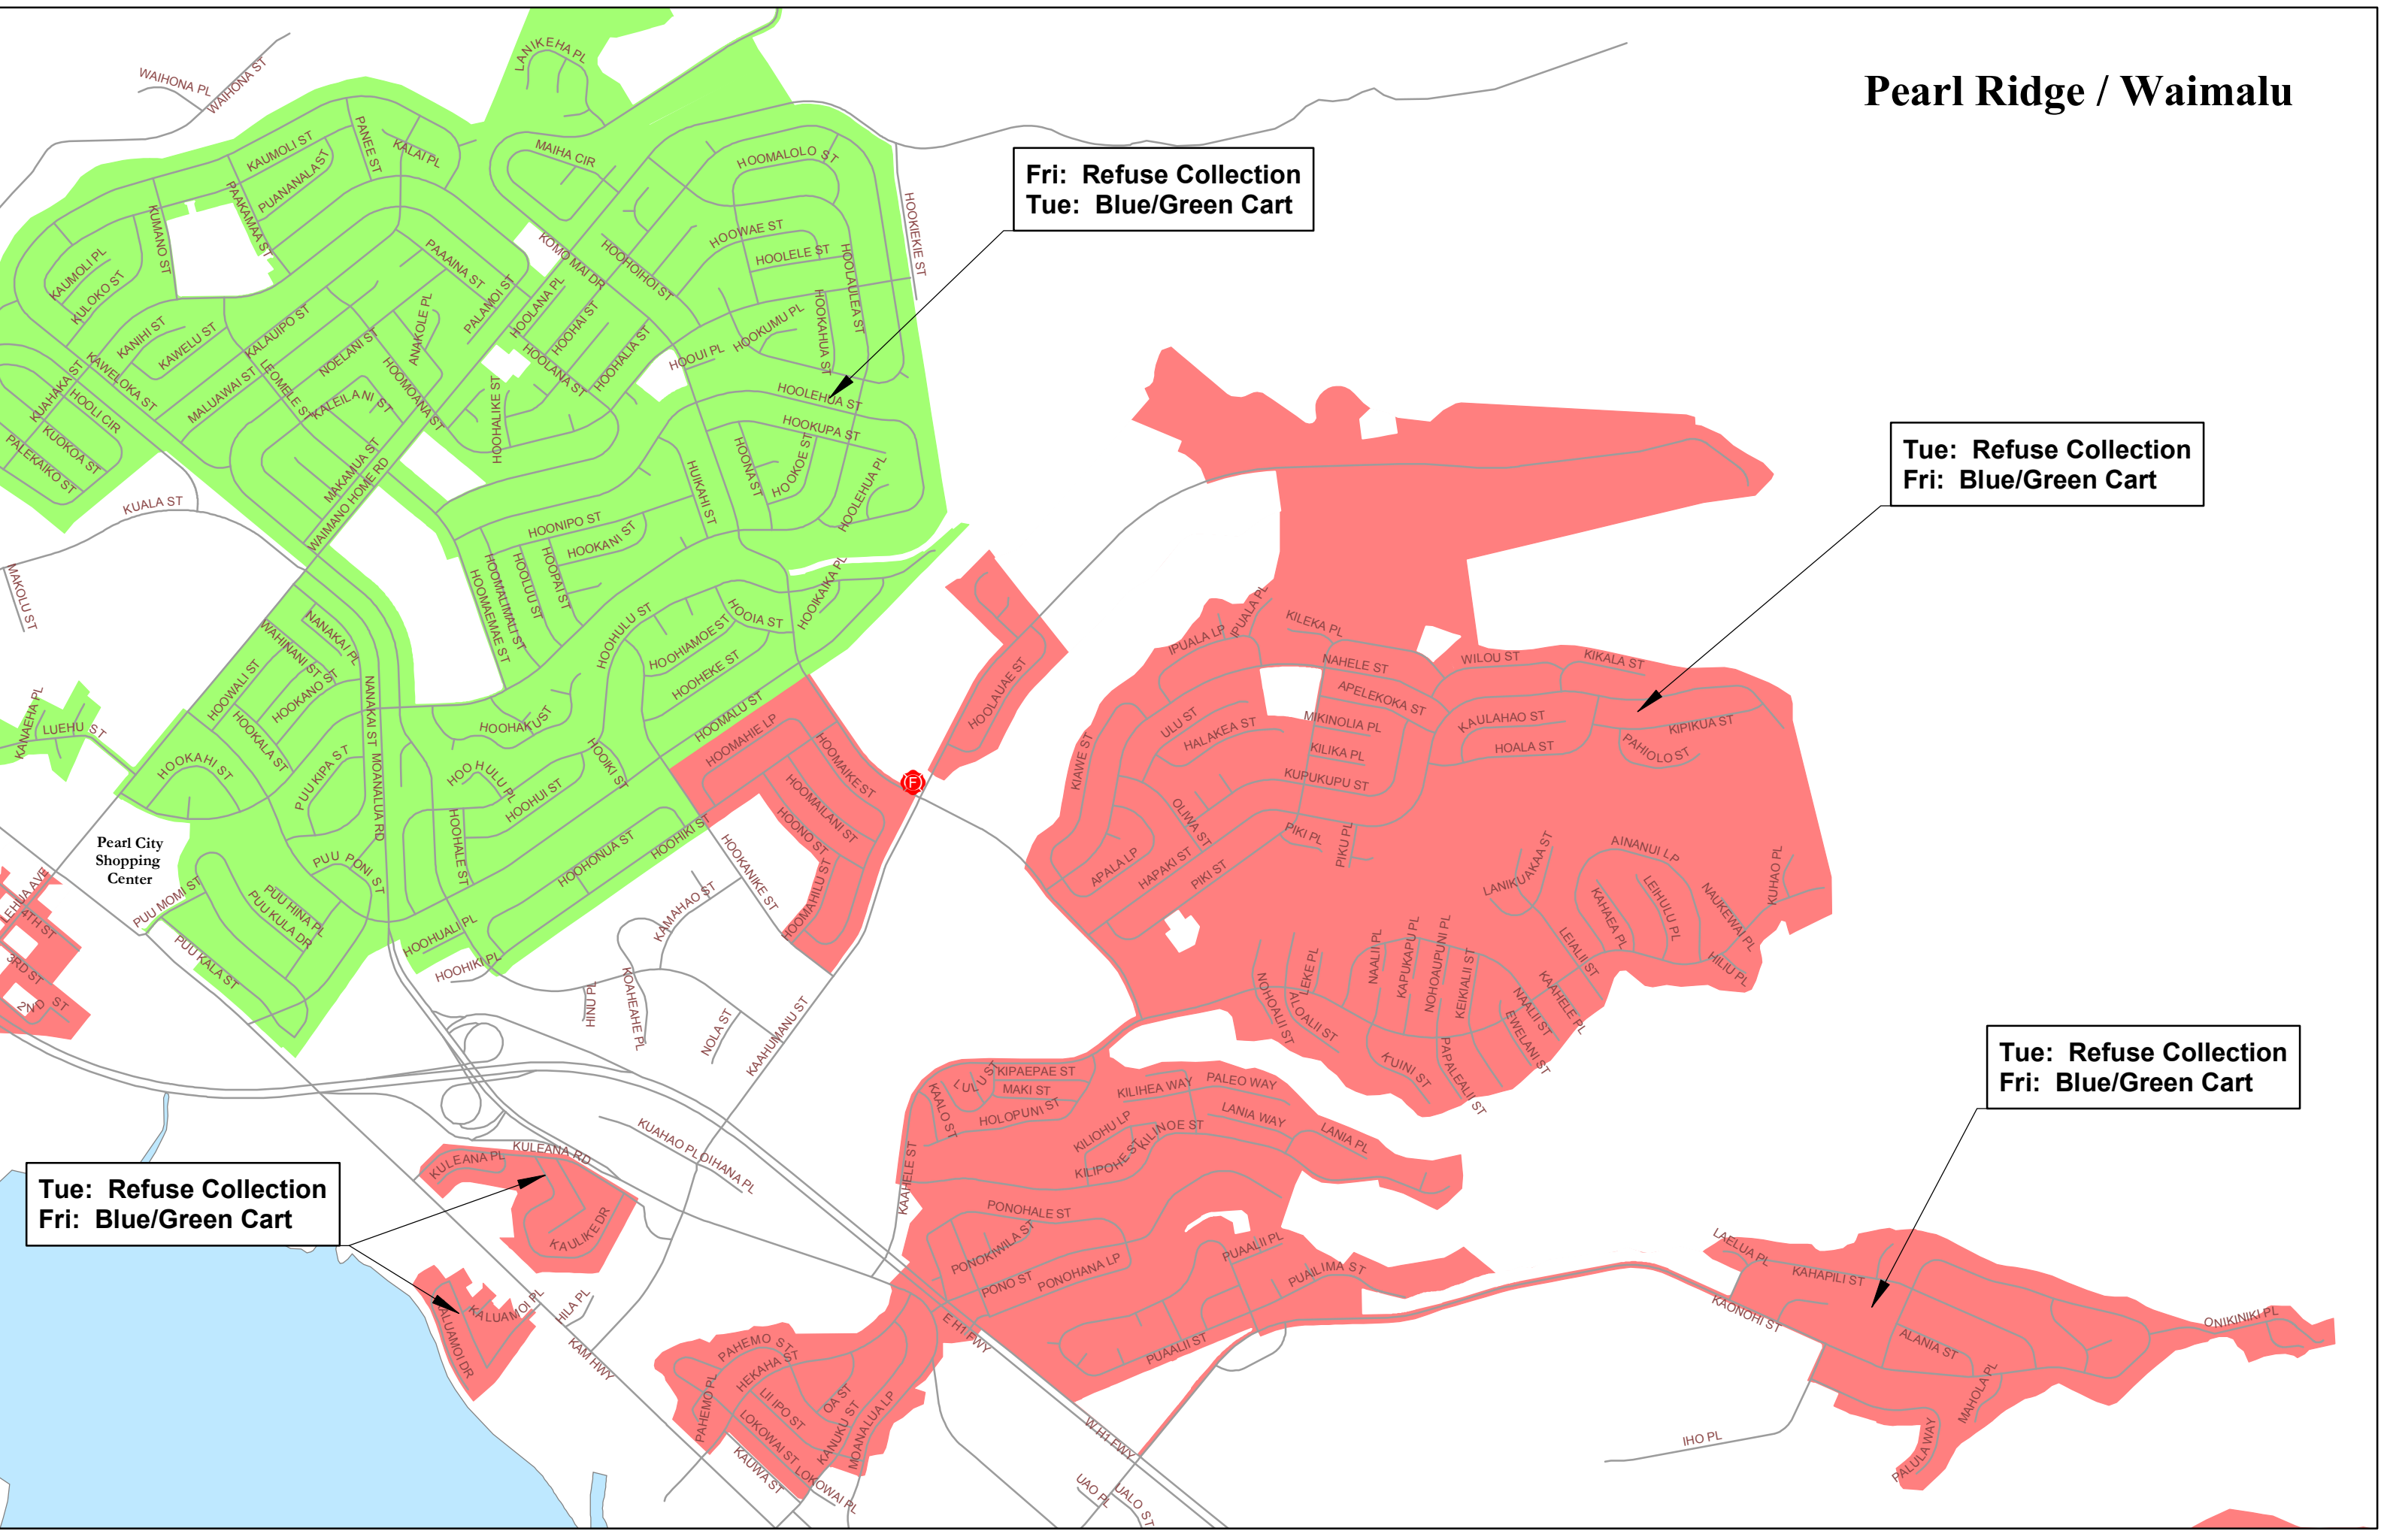

# Pearl Ridge / Waimalu

**Fri: Refuse Collection**  
**Tue: Blue/Green Cart**

**Tue: Refuse Collection**  
**Fri: Blue/Green Cart**

**Tue: Refuse Collection**  
**Fri: Blue/Green Cart**

**Tue: Refuse Collection**  
**Fri: Blue/Green Cart**

Pearl City Shopping Center

5