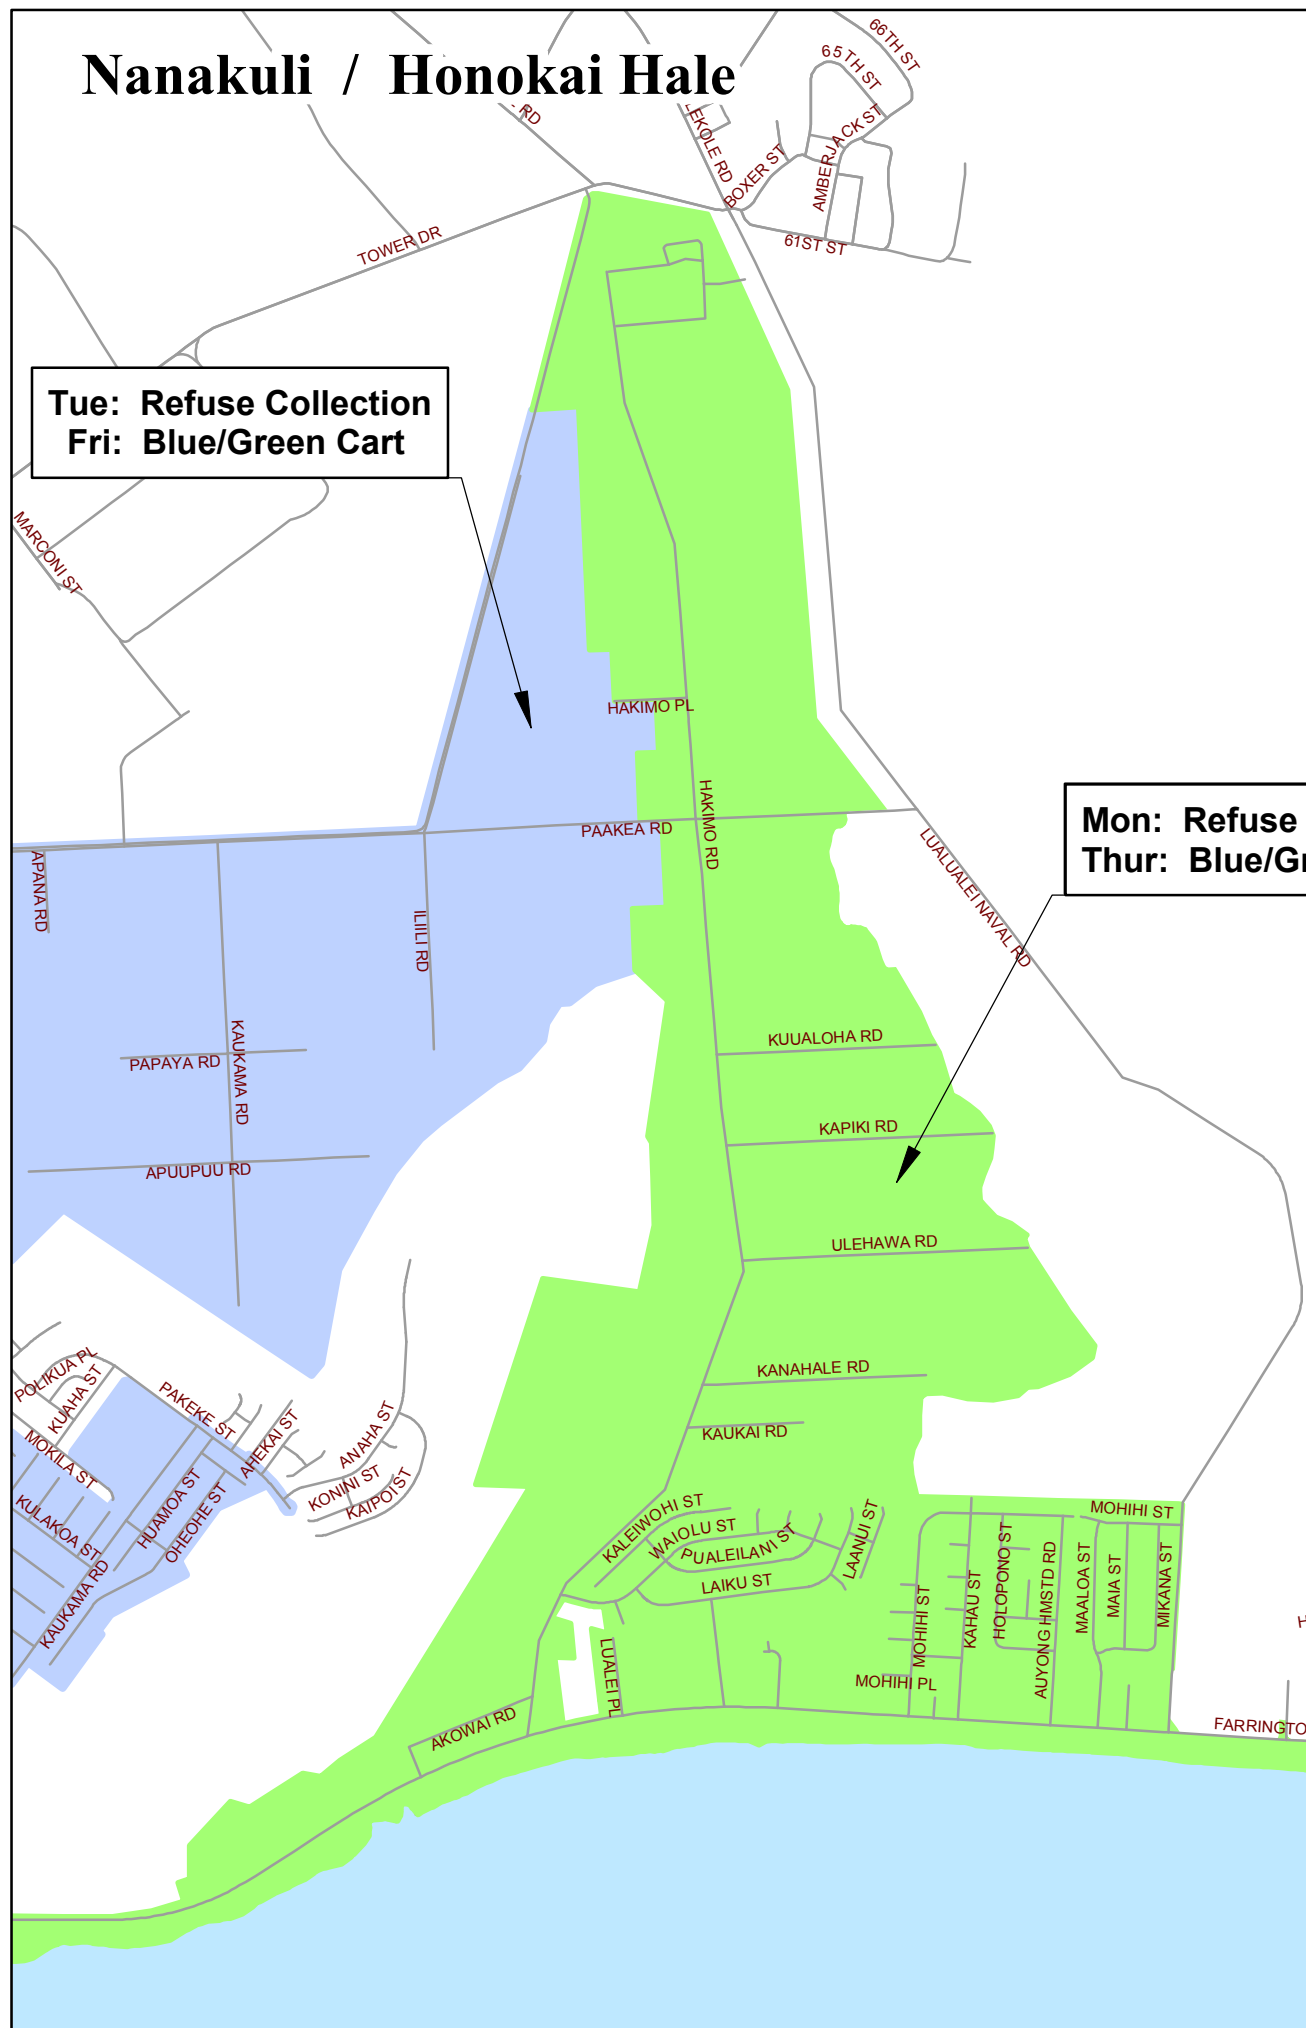

Nanakuli / Honokai Hale

Tue: Refuse Collection
Fri: Blue/Green Cart

Mon: Refuse Collection
Thur: Blue/Green Cart

Honokai Hale

Mon: Refuse Collection
Thur: Blue/Green Cart

INSET

Nanakuli Beach