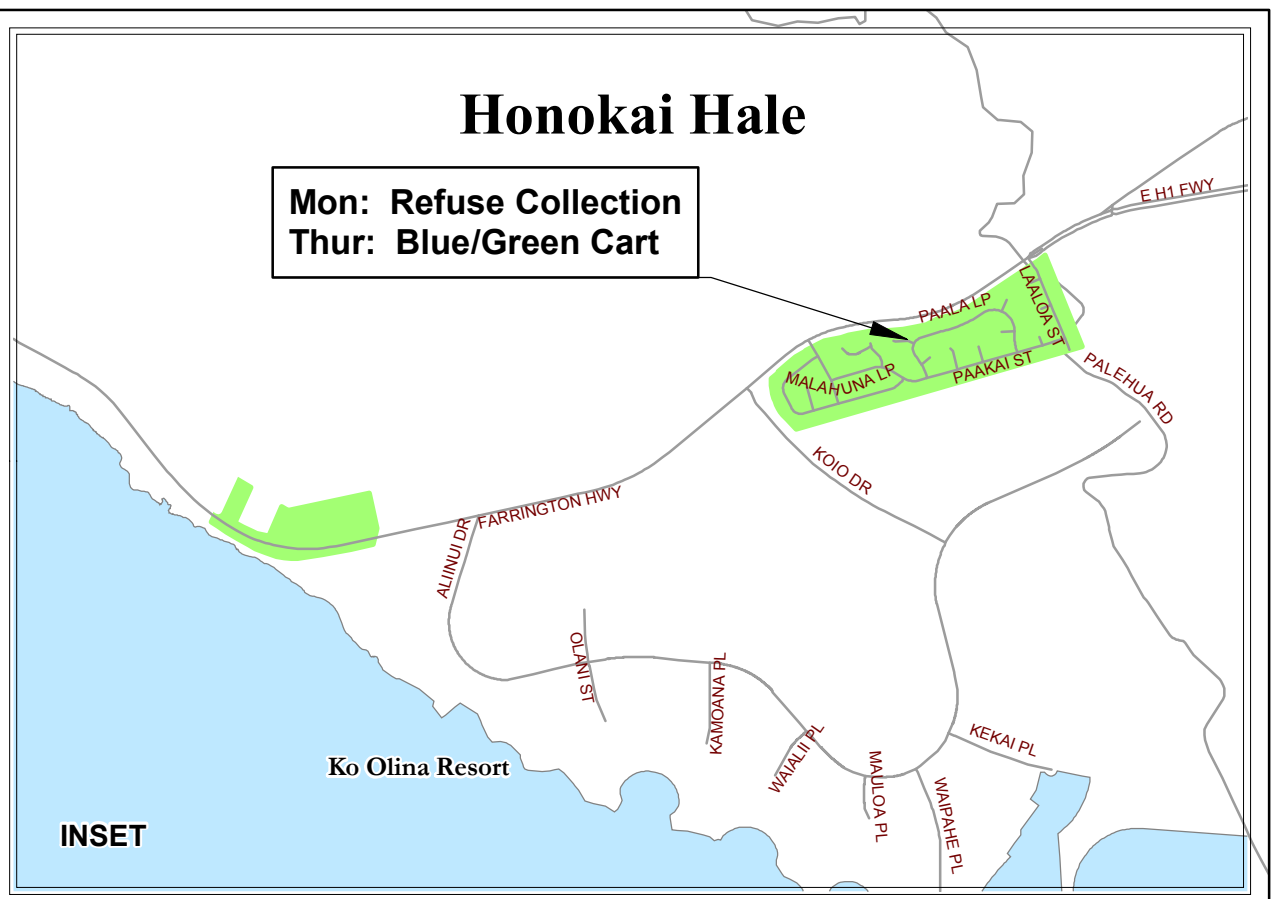

Nanakuli / Honokai Hale

Tue: Refuse Collection
Fri: Blue/Green Cart

Mon: Refuse Collection
Thur: Blue/Green Cart

Honokai Hale

Mon: Refuse Collection
Thur: Blue/Green Cart

INSET

Nanakuli Beach